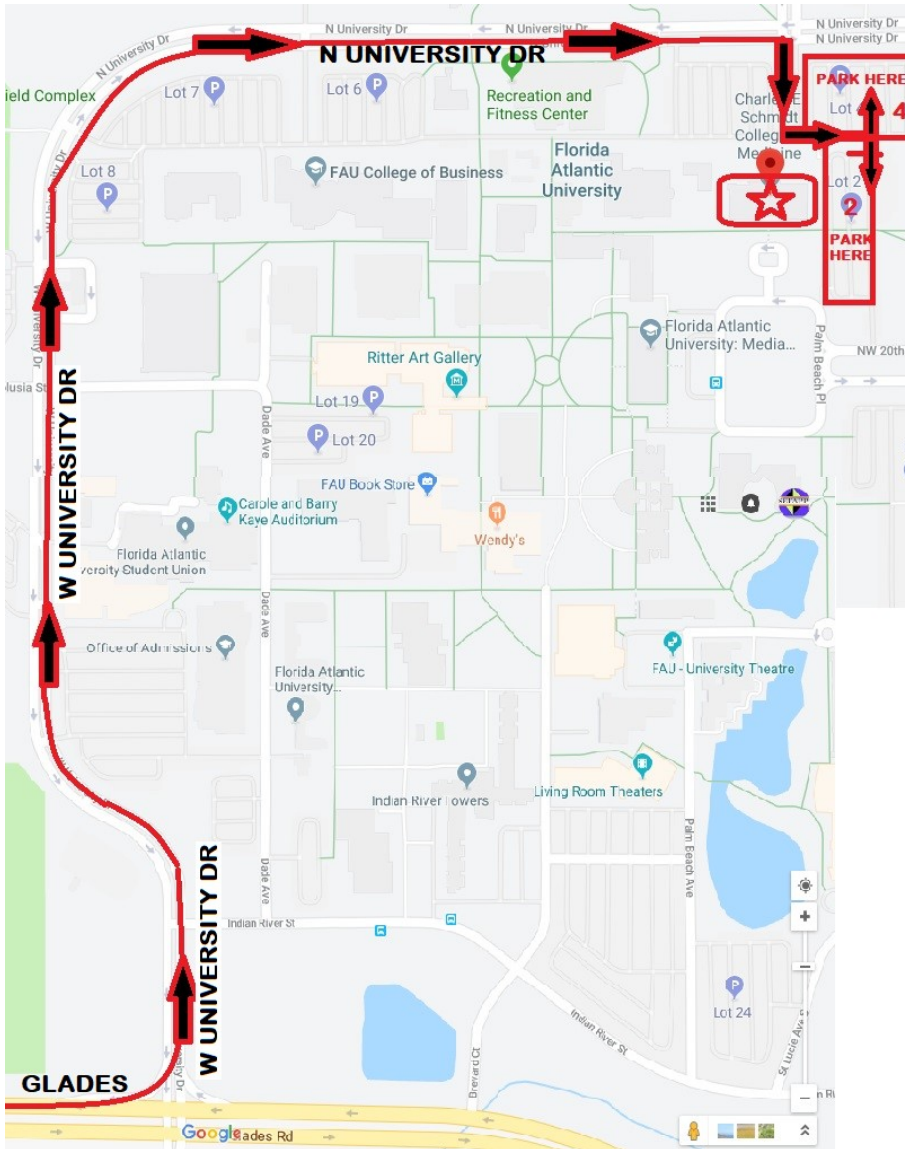

The Southeast Florida Association  
for Psychoanalytic Psychology  
A local chapter of the Division of Psychoanalysis (39)  
of the American Psychological Association

UPDATED DIRECTIONS AND MAP FOR SUE GRAND EVENT  
ON SATURDAY, APRIL 14, 2018

- Heading East from I 95 and Glades turn left into the first entrance to FAU.
- It's NW 10 St, but is called West University Drive.
- Keep driving and driving, following the signs to Charles E Schmidt College of Medicine.

- West University Drive veers right and turns into North University Drive.
- The College of Medicine is on the right.
- PARK IN LOTS 4 OR 2